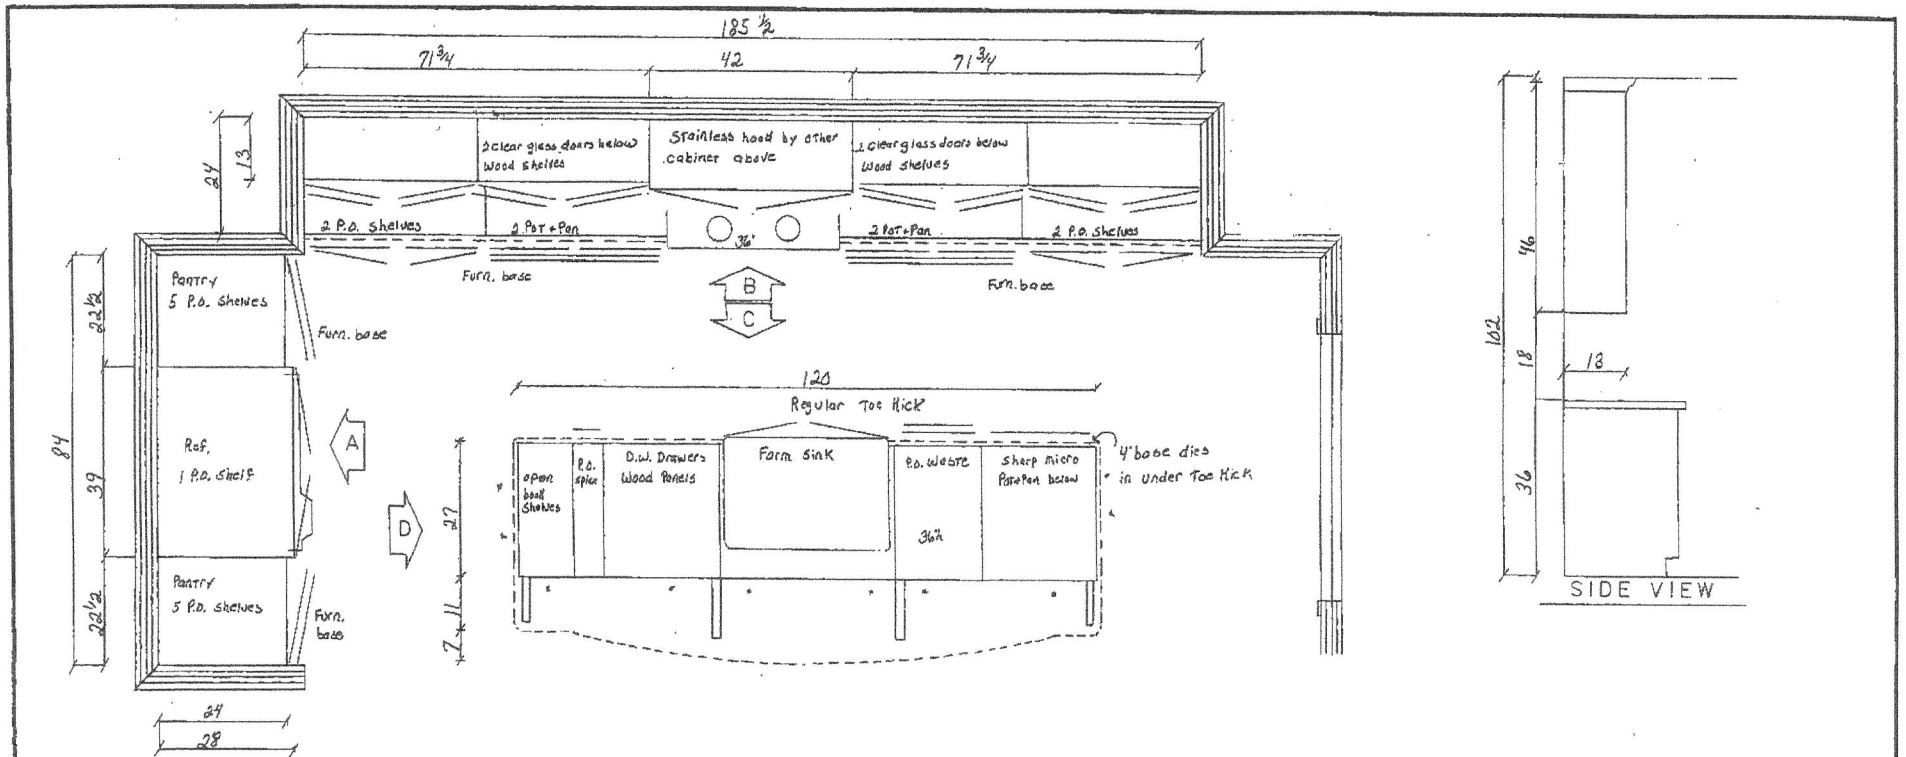

<b>ACCLAIMED KITCHENS</b> <small>fine custom cabinetry</small>	SCALE	1/2" = 1'-0"	Easter Residence I.M.
	D.W.G.	2-08-2	
	DATE	8-17-11	

**KITCHEN**

- Wood Type Paint Grade Color Butterfield
- Door Style BHP Plain Inset Glaze NO
- Drawer Style slab top - BHP below Sheen 15
- Door & Drawer Edge 13 Counter Top By other
- Drawer Slide Full EXT. soft close Counter Edge \_\_\_\_\_
- Door Hinge Euro Inset soft close Backsplash \_\_\_\_\_
- Door Pull Latch Allowance Ceiling Height 102h
- Drawer Pull Cup pull Allowance Cabinet Height To ceiling @ 98.35

1/2" cabinet backs + hardwood  
Toe Kicks

 <small>fine custom cabinetry</small>	SCALE <u>1/2" = 1'-0"</u>	Foster Residence
	D.W.G. <u>1-05-1</u>	
	DATE <u>7-01-11</u>	

I.M.